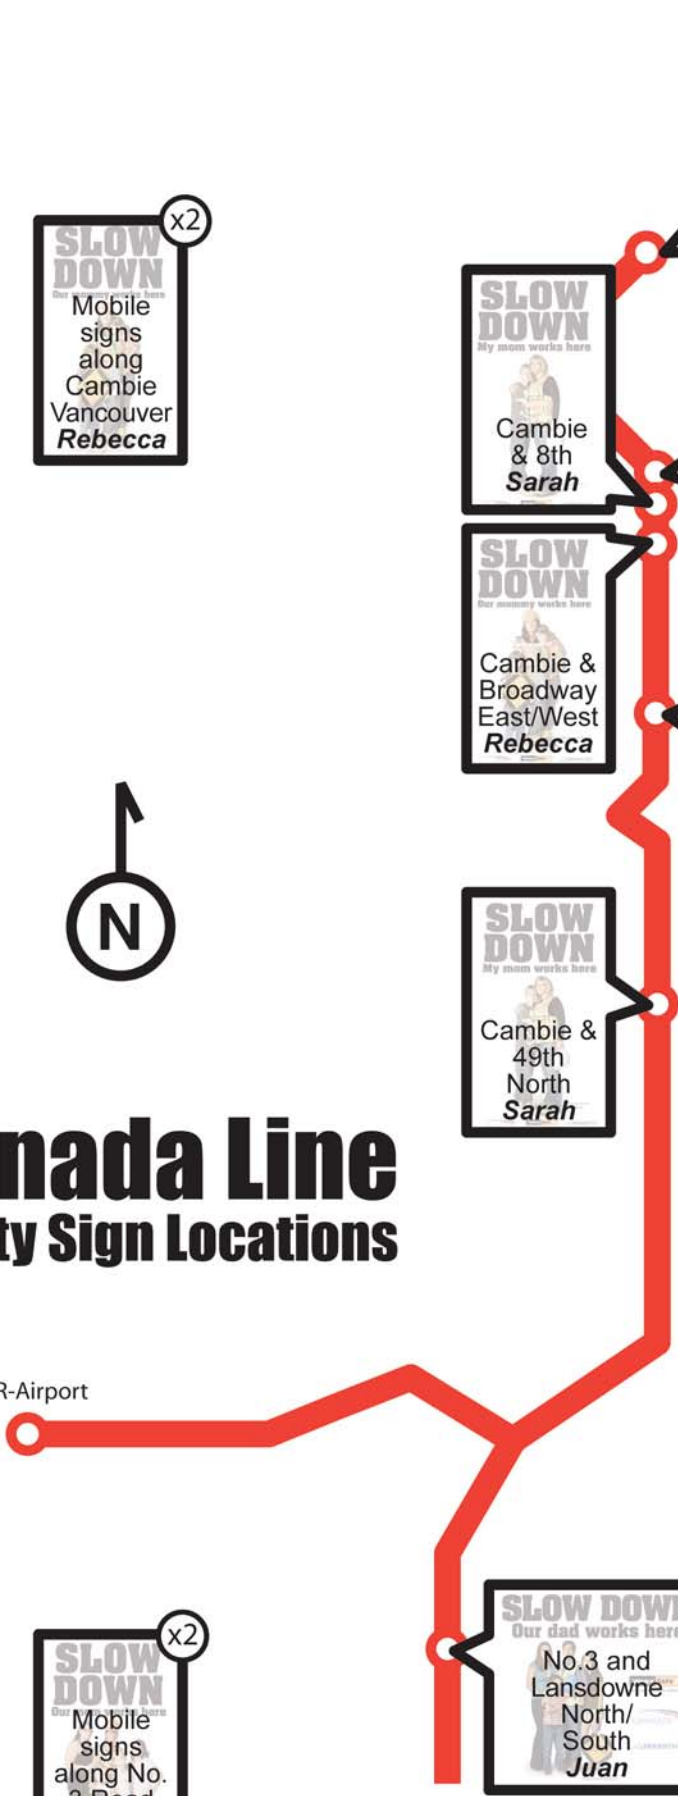

SLOW DOWN
 Mobile signs along Cambie Vancouver
Rebecca (x2)

SLOW DOWN
 Granville & Hastings West
Rebecca & East Sarah

SLOW DOWN
 My mom works here
 Cambie & 8th
Sarah

SLOW DOWN
 Our mommy works here
 Cambie St. Bridge & 2nd Ave. South exit
Rebecca

SLOW DOWN
 Our mommy works here
 Cambie & Broadway East/West
Rebecca

SLOW DOWN
 My mom works here
 Cambie & King Ed. North
Sarah

SLOW DOWN
 My mom works here
 Cambie & 49th North
Sarah

Canada Line Safety Sign Locations

YVR-Airport

SLOW DOWN
 Mobile signs along No. 3 Road Richmond
Carleen (x2)

SLOW DOWN
 Our dad works here
 No.3 and Lansdowne North/South
Juan